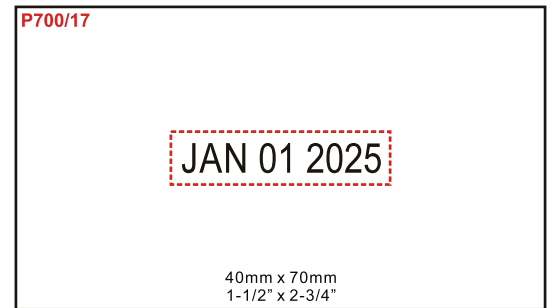

Die-Plate Dater Sizes

Email to : sales@bcstamp.com
www.bcstamp.com

P.1

Die-Plate Dater Sizes

Email to: sales@bcstamp.com
www.bcstamp.com