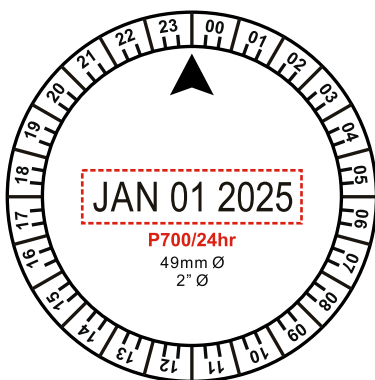

Die-Plate Dater Sizes

Email to : sales@bcstamp.com
www.bcstamp.com

P.1

Die-Plate Dater Sizes

Email to: sales@bcstamp.com
www.bcstamp.com